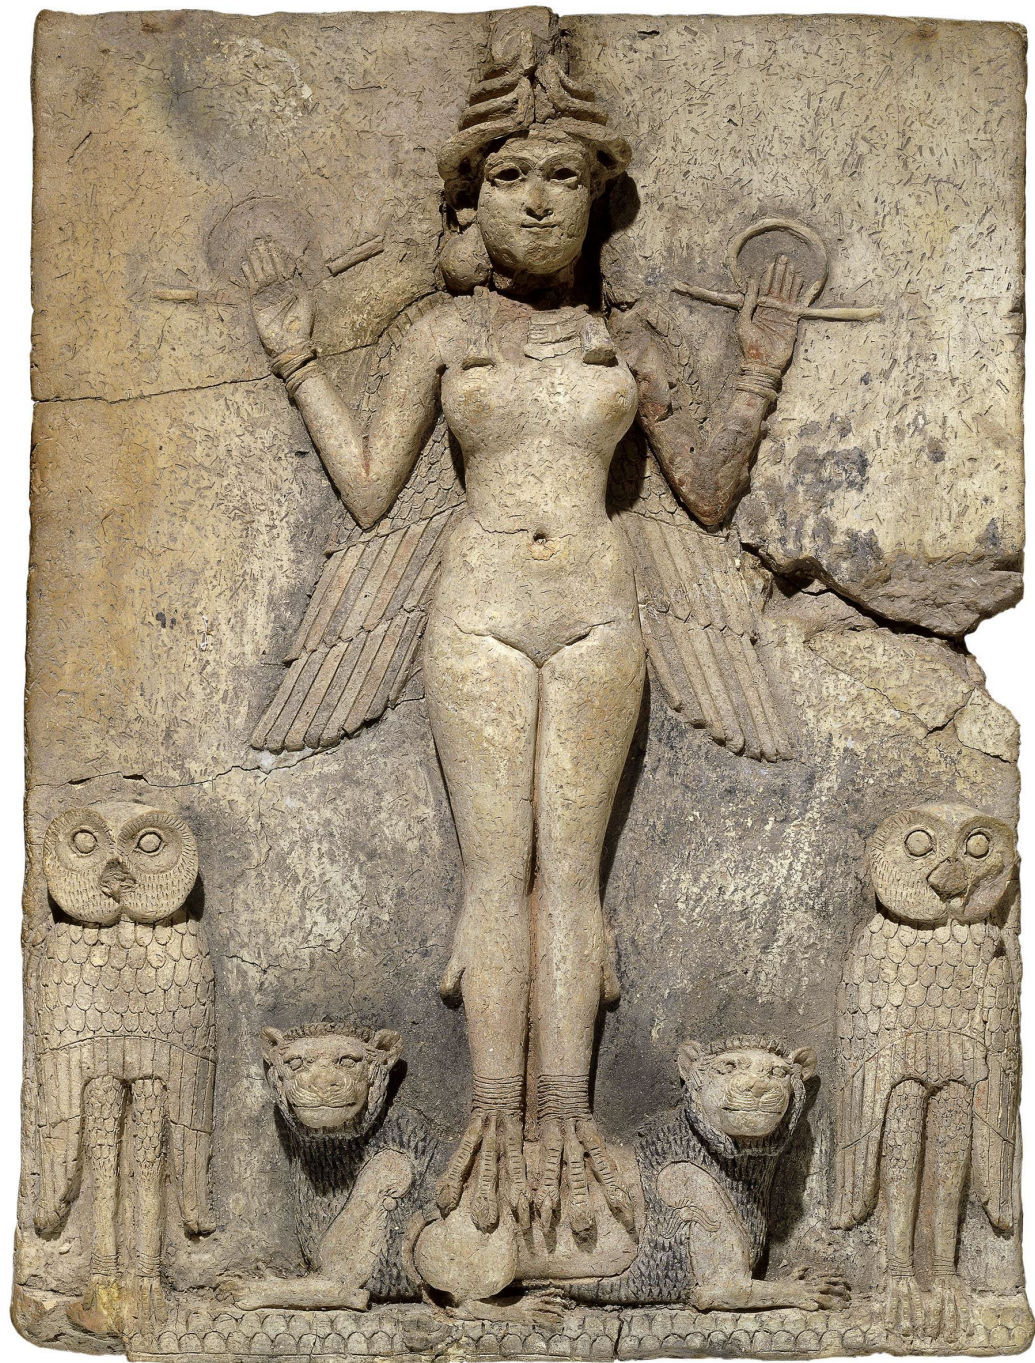

The British
Museum

The Citi exhibition

**Feminine power
the divine
to the demonic**

19 May – 25 September 2022
Image bank

Supported by
citi[®]

Lilith, Kiki Smith, 1994. Image © The Metropolitan
Museum of Art, New York, photo by Hyla Skopitz.

Lilith, Kiki Smith, 1994. Image © The Metropolitan Museum of Art, New York, photo by Hyla Skopitz.

13 597

For further information please visit

Feminine power: the divine to the demonic |
British Museum